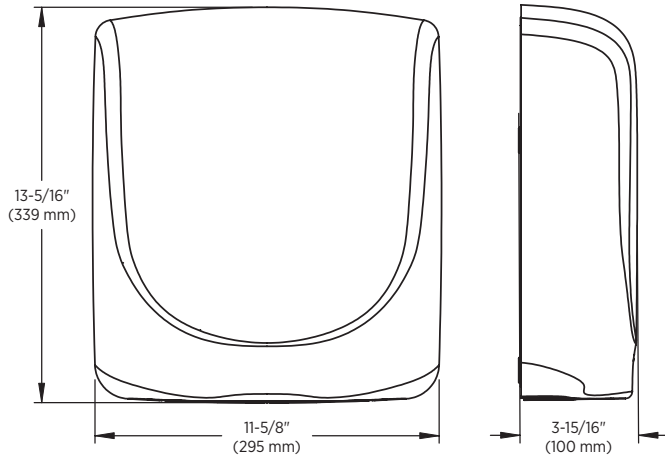

A World of Features (and Difference)

Specifications

COVER MATERIAL	COVER FINISH / KIT	110-120 / 208 / 220-240 V	UNIT WEIGHT	SHIPPING WEIGHT	UNIT SIZE (HXWXD) INCH [MM]	SHIPPING SIZE (HXWXD) INCH [MM]
Aluminum	White	Q-974A	9.8 lb / 4.4 kg	11.9 lb / 5.4 kg	13.3" x 11.6" x 3.9" [339 x 295 x 100]	14.2" x 16" x 6.7" [360 x 405 x 170]
	Black	Q-162A				
Stainless Steel	Polished	Q-972A	11.3 lb / 5.1 kg	13.4 lb / 6.1 kg		
	Brushed	Q-973A				
Optional Top Entry Adapter Kit	17-10310		3.8 lb / 1.7 kg	5.2 lb / 2.3 kg	13.4" x 14.3" x 1.2" [339 x 364 x 30]	14.8" x 16" x 4.5" [375 x 405 x 114]
HEPA Filter	93-10292K		0.4 lb / 0.9 kg	0.7 lb / 1.5 kg	9" x 3.3" x 3" [229 x 84 x 76]	9.4" x 3.5" x 3.5" [240 x 90 x 90]