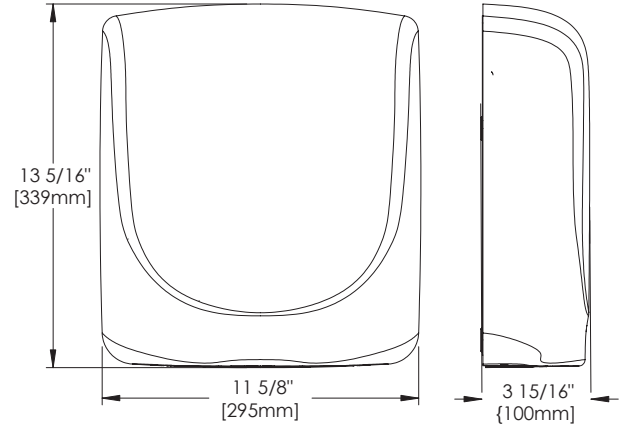

Performance

Air Speed	225 MPH
Air Flow	64 CFM
Air Temperature	130°F at an ambient temperature of 70°F.

Specifications

Aluminum , White

Stainless Steel , Polished

Stainless Steel , Brushed

Aluminum , Black

Cover Material	Cover Finish / Kit	110-120 / 208 / 220-240 V	Unit Weight	Shipping Weight	Unit Size (HxWxD) inch/mm	Shipping Size (HxWxD) inch/mm
Aluminum	White	# Q-974A	9.8 lbs / 4.4 kgs	11.9 lbs / 5.4 kgs	13.3" x 11.6" x 3.9" 339 x 295 x 100	14.2" x 16" x 6.7" 360 x 405 x 170
Aluminum	Black	# Q-162A	9.8 lbs / 4.4 kgs	11.9 lbs / 5.4 kgs	13.3" x 11.6" x 3.9" 339 x 295 x 100	14.2" x 16" x 6.7" 360 x 405 x 170
Stainless Steel	Polished	# Q-972A	11.3 lbs / 5.1 kgs	13.4 lbs / 6.1 kgs	13.3" x 11.6" x 3.9" 339 x 295 x 100	14.2" x 16" x 6.7" 360 x 405 x 170
Stainless Steel	Brushed	# Q-973A	11.3 lbs / 5.1 kgs	13.4 lbs / 6.1 kgs	13.3" x 11.6" x 3.9" 339 x 295 x 100	14.2" x 16" x 6.7" 360 x 405 x 170
Optional Top Entry Adapter Kit		17-10310	3.8 lbs / 1.7 kgs	5.2 lbs / 2.3 kgs	13.4" x 14.3" x 1.2" 339 x 364 x 30	14.8" x 16" x 4.5" 375 x 405 x 114