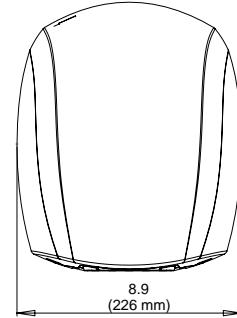

Airforce Hand Dryer

High-Speed Energy-Efficient Hand Dryer

Airforce is an energy efficient, hygienic and fast automatic hand dryer. Airforce is manufactured with patented SteriTouch® antimicrobial technology reducing the build-up and spread of germs, mold and bacteria. Its modern sleek design complements any washroom décor.

Fast - 12 second dry time, 2.5X faster than the traditional hand dryers

Energy Efficient - Uses only 48% energy of traditional hand dryers; 30% more energy efficient than competitive high speed hand dryers

Cost Savings - 95% cost savings compared to paper towels

Hygienic - Incorporates SteriTouch® antimicrobial technology inhibiting the growth of bacteria, mold and fungus extending the dryer's service life

Automatic Operation - Promotes healthy hygiene.

Easy Field Service - Modular part design for easy field service.

Sleek Design - Modern design complements any washroom décor.

Electrical Specifications

	110-120 V	208-240 V	220-240 V
Amps	9.6 Amps	4.8 Amps	4.8 Amps
Watts	1100 Watts	1100 Watts	1100 Watts
Hz	60 Hz	60 Hz	50 Hz

Specifications

Multiple port diffuser nozzle maximizes drying effectiveness and comfort

Performance

Air Speed	Air Flow	PRM
206 MPH	105 CFM	34000