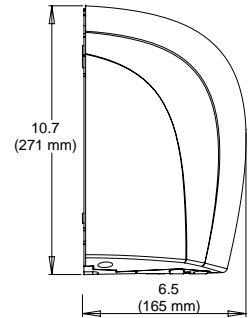

Airforce Hand Dryer

High-Speed Energy-Efficient Hand Dryer

Airforce is an energy efficient, hygienic and fast automatic hand dryer. Airforce is manufactured with patented SteriTouch® antimicrobial technology reducing the build-up and spread of germs, mold and bacteria. Its modern sleek design complements any washroom décor.

Fast - 12 second dry time, 2.5X faster than the traditional hand dryers

Energy Efficient - Uses only 48% energy of traditional hand dryers; 30% more energy efficient than competitive high speed hand dryers

Cost Savings - 95% cost savings compared to paper towels

Hygienic - Incorporates SteriTouch® antimicrobial technology inhibiting the growth of bacteria, mold and fungus extending the dryer's service life

Automatic Operation - Promotes healthy hygiene.

Easy Field Service - Modular part design for easy field service.

Sleek Design - Modern design complements any washroom décor.

Electrical Specifications

	110-120 V	208-240 V	220-240 V
Amps	9.6 Amps	4.8 Amps	4.8 Amps
Watts	1100 Watts	1100 Watts	1100 Watts
Hz	60 Hz	60 Hz	50 Hz

Specifications

Multiple port diffuser nozzle maximizes drying effectiveness and comfort

Performance

Air Speed	Air Flow	PRM
206 MPH	105 CFM	34000